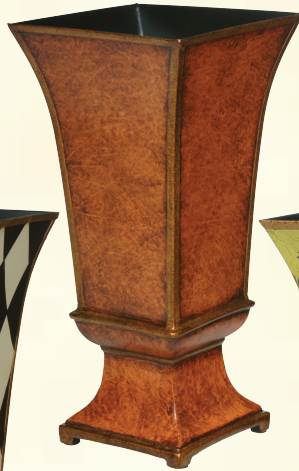

# Hand Painted Metal Tole

Sizes Available: T1952L: 7.5"X7.5"X15.5"H T1952S: 6"X6"X12"H

T1952S-813

T1952L-314

T1952L-309

T1952S-446

T1952L-313

T1952L-315

T1953 Sizes : 6.5"X6.5"X15"H

T1953-309

T1953-313

T1953-512

T1953-315

T1896 Sizes: 7"X7"X10"H

T1896-737

T1896-313